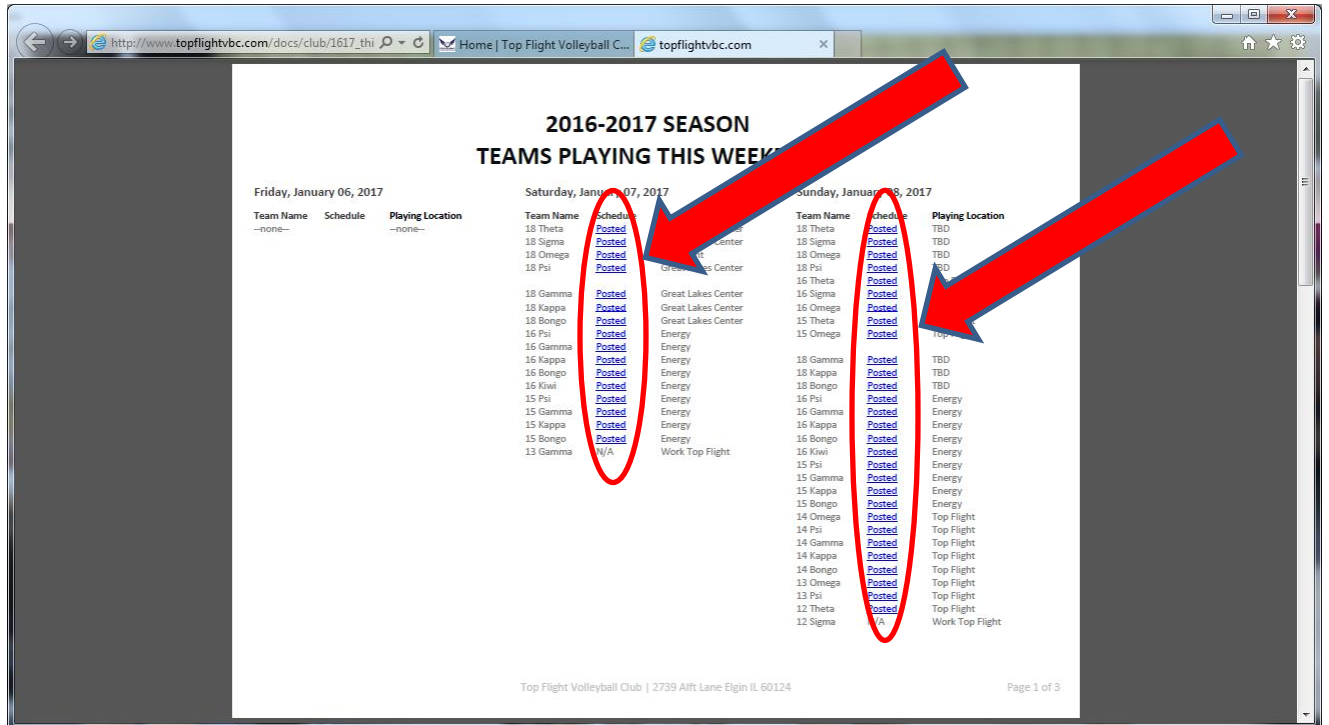

INSTRUCTIONS FOR FINDING SCHEDULES AND PLAYING SITES

ALL LEAGUE PLAY (GLVL & GLPL) & LARGER MULTI-DAY EVENTS

Any team playing in the Great Lakes Volleyball League (GLVL), Great Lakes Power League (GLPL) or AAU National Championships or any of the larger out of state events will find their playing schedules posted by Advanced Event Systems (AES). The directions below will show you how to navigate and find your schedules and playing sites.

1. Navigate to our club website WWW.TOPFLIGHTVBC.COM
2. You will see a **“WHAT’S GOING ON THIS WEEK”** section as you scroll down the website.
3. Select the day your team is supposed to play (Saturday, Sunday and etc).
4. This will expand the day and show links **“List Of Girls Teams Playing”** or **“List Of Boys Teams Playing”**. Click on the link specific to your child.

5. To see the full schedule click on the “Posted” link for your specific team.

6. A list of all Top Flight club teams will show for the tournament your team is playing. On this screen you will see your team name, the division they are playing, their next scheduled match (court #, date and time) and against which team. (Ex. **Top Flight 18 Bongo plays at Great Lakes Center [GLC] on Court #3 on 1/7/17 at 4:00pm**)