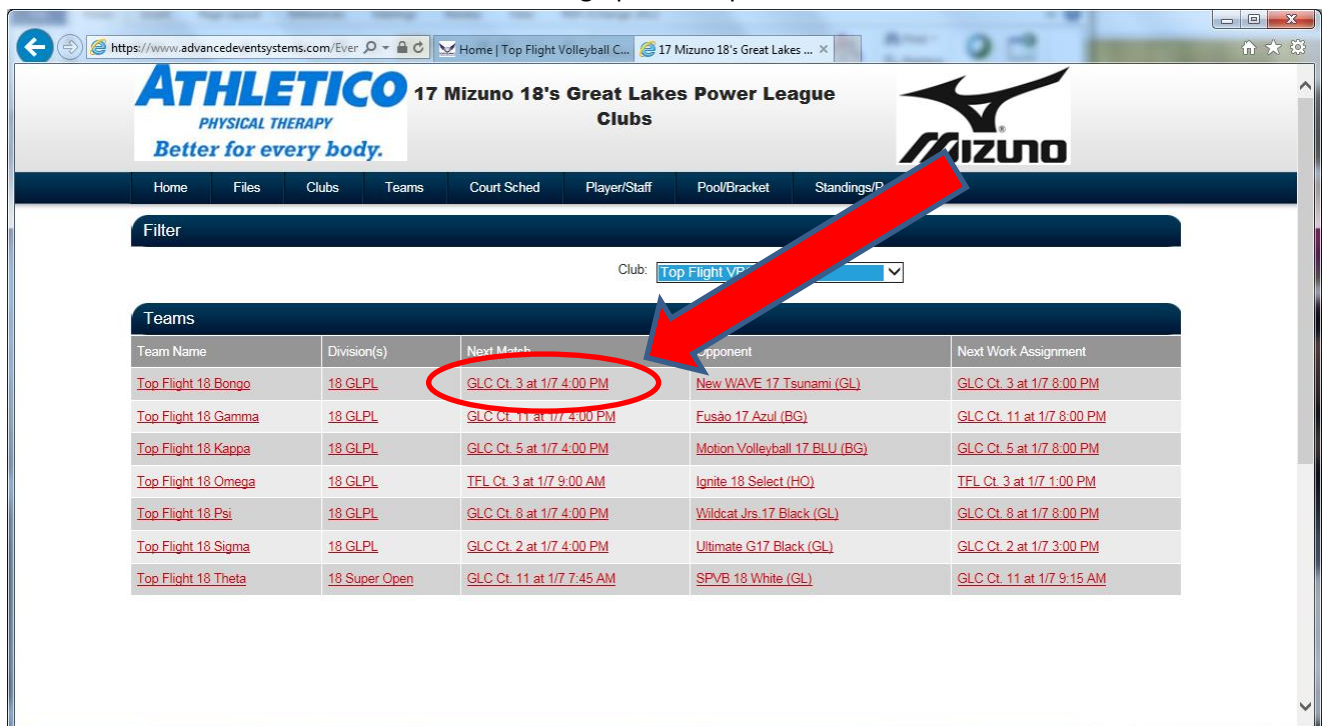

INSTRUCTIONS FOR FINDING SCHEDULES AND PLAYING SITES

ALL LEAGUE PLAY (GLVL & GLPL) & LARGER MULTI-DAY EVENTS

Any team playing in the Great Lakes Volleyball League (GLVL), Great Lakes Power League (GLPL) or AAU National Championships or any of the larger out of state events will find their playing schedules posted by Advanced Event Systems (AES). The directions below will show you how to navigate and find your schedules and playing sites.

1. Navigate to our club website WWW.TOPFLIGHTVBC.COM
2. You will see a **“WHAT’S GOING ON THIS WEEK”** section as you scroll down the website.
3. Select the day your team is supposed to play (Saturday, Sunday and etc).
4. This will expand the day and show links **“List Of Girls Teams Playing”** or **“List Of Boys Teams Playing”**. Click on the link specific to your child.

5. To see the full schedule click on the “Posted” link for your specific team.

6. A list of all Top Flight club teams will show for the tournament your team is playing. On this screen you will see your team name, the division they are playing, their next scheduled match (court #, date and time) and against which team. (Ex. **Top Flight 18 Bongo plays at Great Lakes Center [GLC] on Court #3 on 1/7/17 at 4:00pm**)

7. In this view you will only see the next match on your schedule. To see the entire day’s schedule then click on the link for the “NEXT MATCH”. This will bring up the full pool schedule.

8. In this view you will see all the teams in your pool followed by the schedule underneath as well as the future round matches either later in the day (playoffs) or the next day (for multi-day events).
9. In this example Top Flight 18 Sigma would be doing the following:
 - a. Play against Ultimate G17 Black at GLC on court #2 on 1/7/17 at 4:00pm
 - b. Play against WI Juniors 17-Elite at GLC on court #2 on 1/7/17 at 6:00pm
 - c. Referee at GLC on court #2 on 1/7/17 at 7:00pm
 - d. Play against Uno Girls 18 Elite at GLC on court #2 on 1/7/17 at 8:00pm